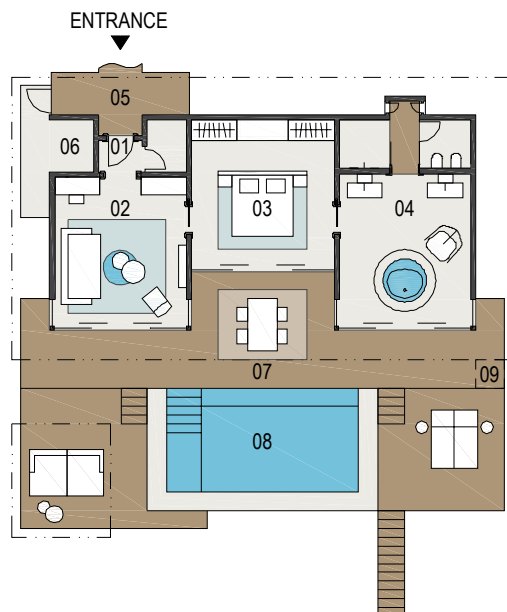

• SUNRISE WATER POOL VILLA •

Number of Villas: 8  
 Layout: 1 Bedroom & 1 Living Room

Ground Floor

INTERIOR AREA

01	Entrance Hall	5m <sup>2</sup>
02	Living Room	38m <sup>2</sup>
03	Bedroom	20m <sup>2</sup>
04	Bathroom	39m <sup>2</sup>
05	Bedroom Front Hall	10m <sup>2</sup>

EXTERIOR AREA

05	Entry Deck	8m <sup>2</sup>
06	Service Room	8m <sup>2</sup>
07	Terrace	89m <sup>2</sup>
08	Swimming Pool	6,8 m x 3,5 m
09	Outdoor Shower	

Total Interior Area: 94m<sup>2</sup>

Total Exterior Area: 105m<sup>2</sup>