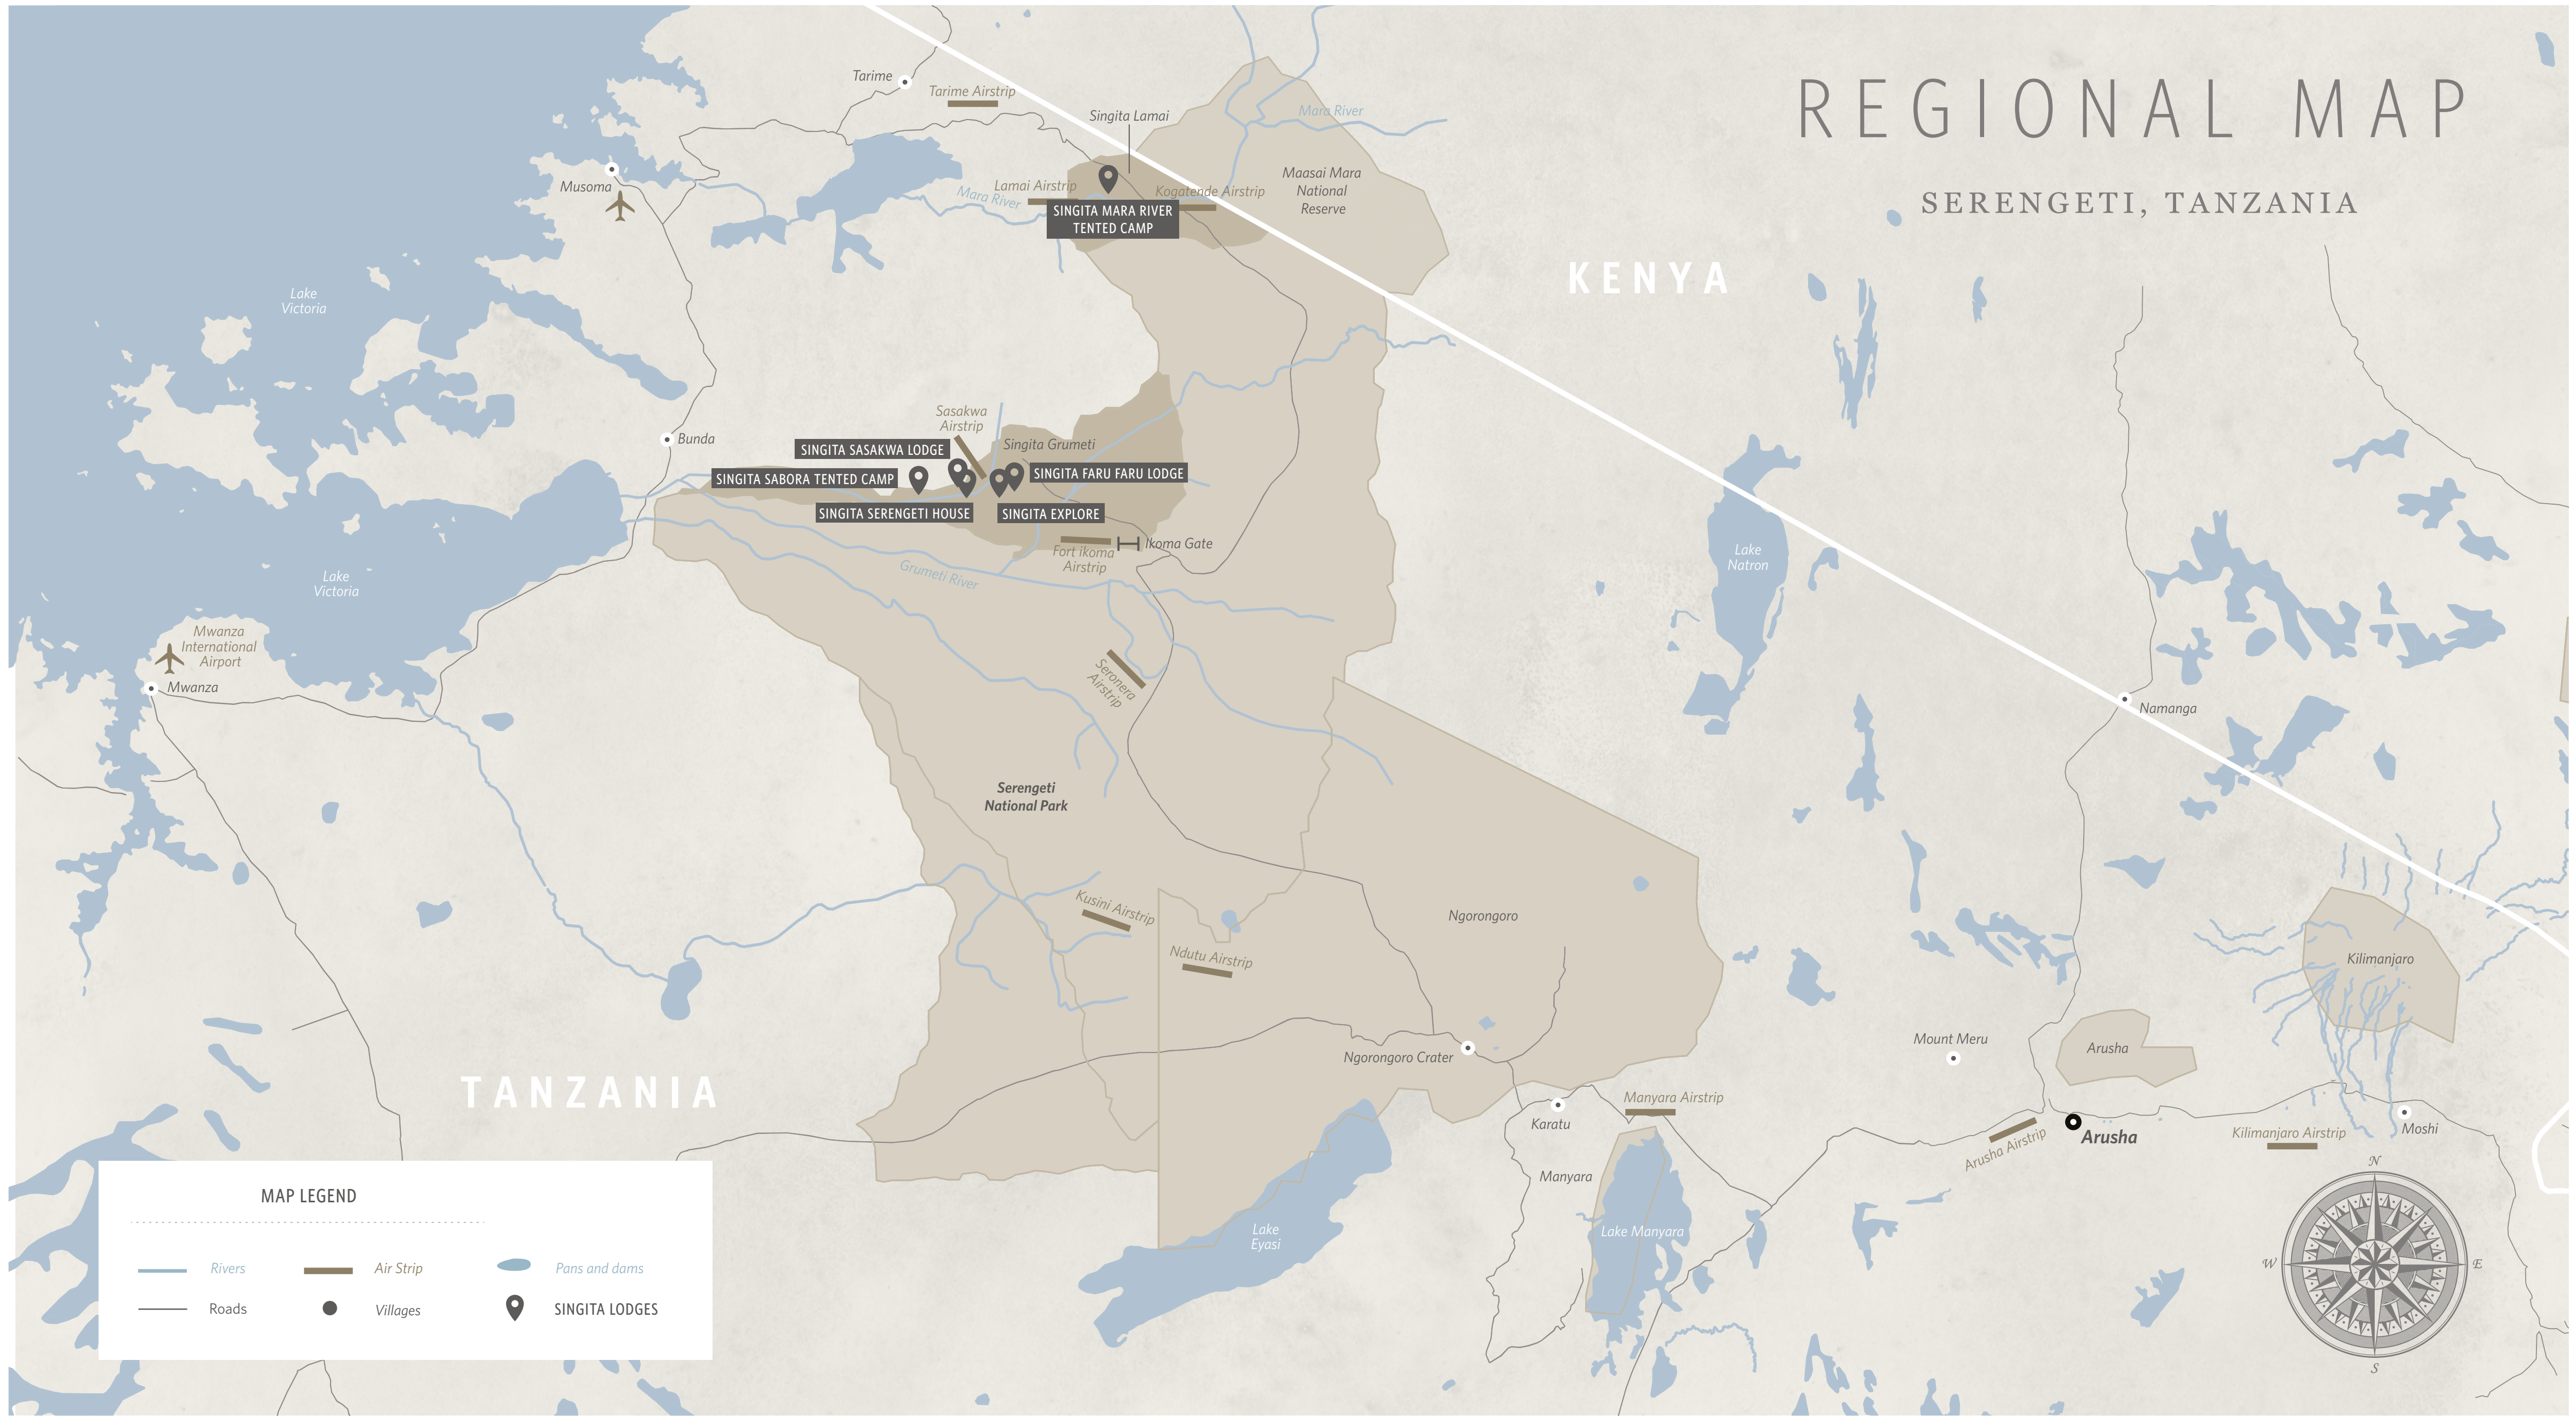

MAP OF AFRICA

*NORTH
ATLANTIC
OCEAN*

Mediterranean Sea

Red Sea

*SOUTH
ATLANTIC
OCEAN*

*Mozambique
Channel*

INDIAN OCEAN

MAP LEGEND

- | | |
|---|---|
| <p>A SABI SAND
Singita Ebony Lodge
Singita Boulders Lodge
Singita Castleton</p> | <p>D GRUMETI
Singita Sasakwa Lodge
Singita Sabora Tented Camp
Singita Faru Faru Lodge
Singita Serengeti House
Singita Explore</p> |
| <p>B KRUGER NATIONAL PARK
Singita Lebombo Lodge
Singita Sweni Lodge</p> | <p>E LAMAI
Singita Mara River Tented Camp</p> |
| <p>C MALILANGWE WILDLIFE RESERVE
Singita Pamushana Lodge
Singita Malilangwe House</p> | <p>F VOLCANOES NATIONAL PARK
Singita Kwitonda Lodge
Singita Kataza House</p> |

REGIONAL MAP

SERENGETI, TANZANIA

MAP LEGEND

- Rivers
- Roads
- Air Strip
- Villages
- Pans and dams
- SINGITA LODGES

SAFARI MAP

SINGITA GRUMETI REGION

MAP LEGEND

- Primary Rivers
- Secondary Rivers
- Roads
- Villages
- LODGES