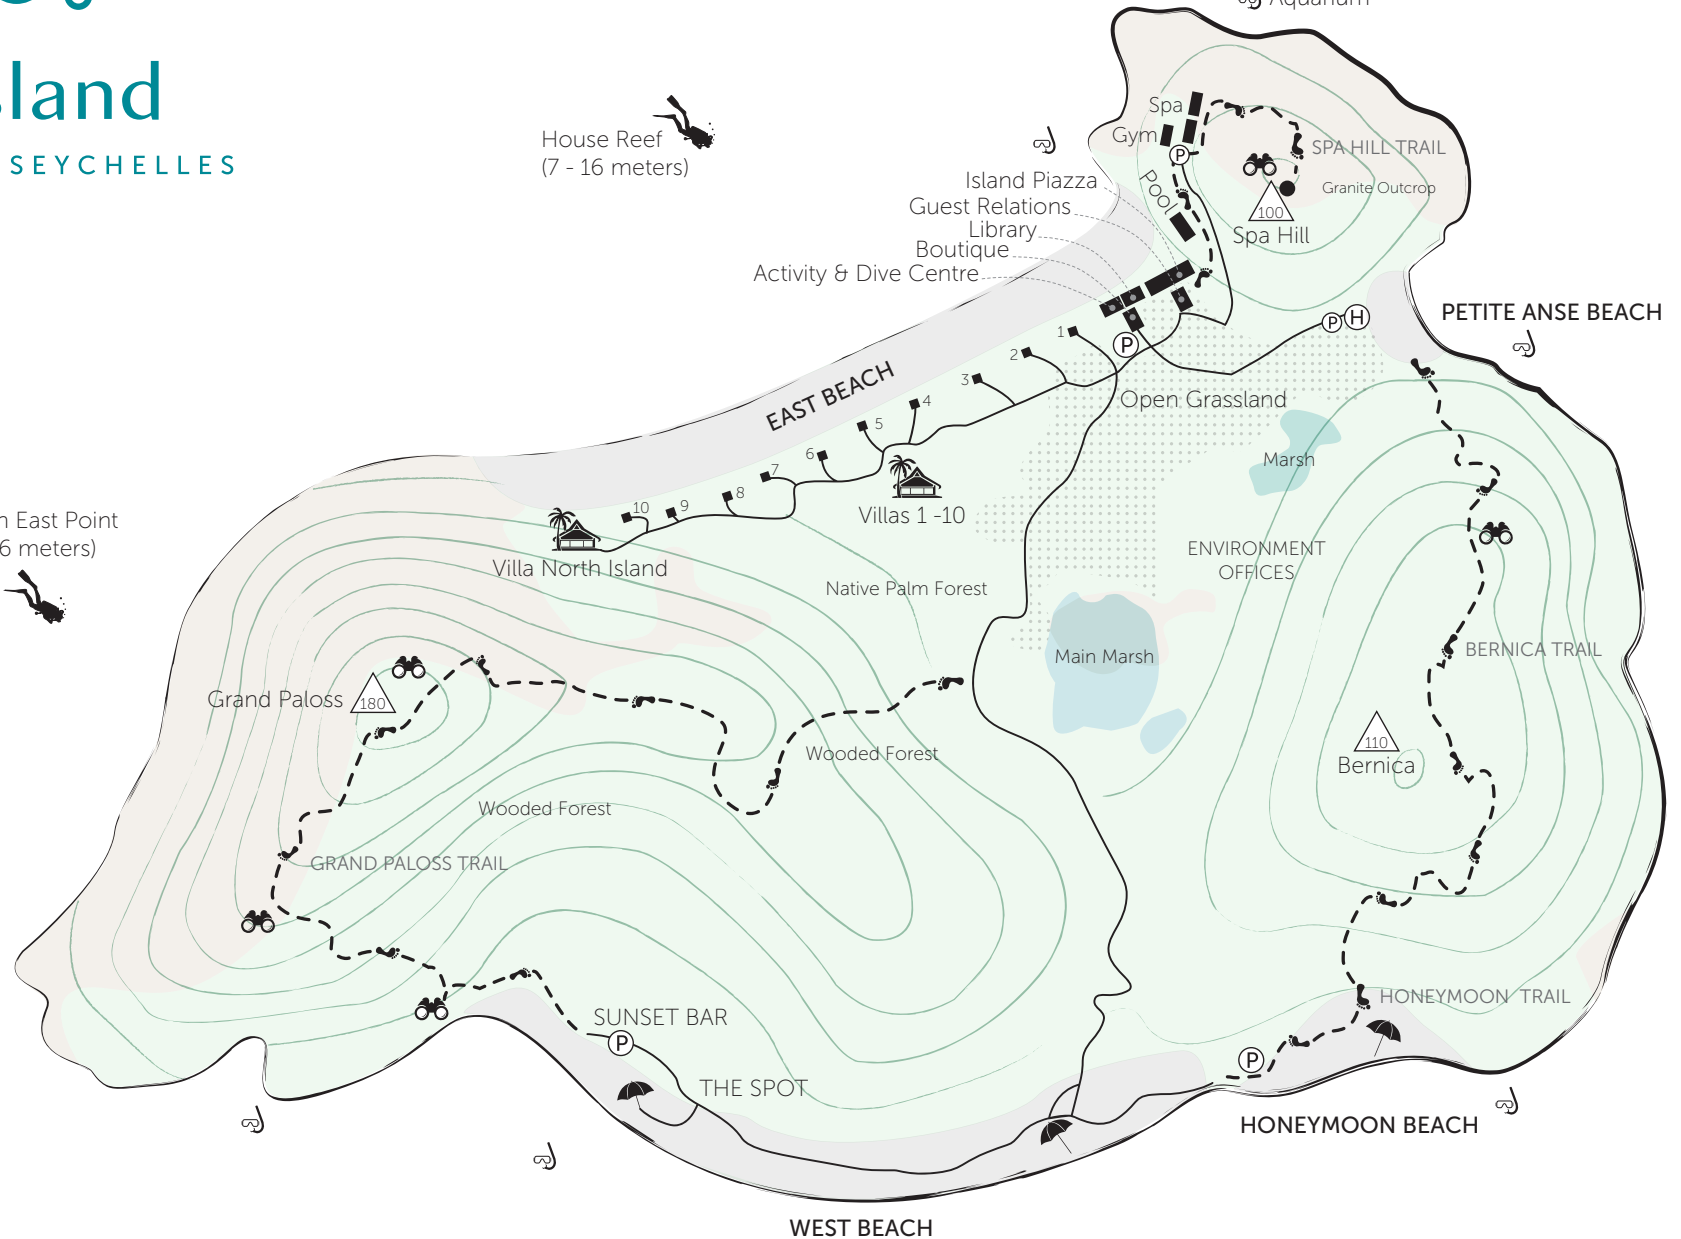

# north island

SEYCHELLES

-  Villas
-  View Points
-  Trails
-  Roads
-  Helipad
-  Dive Spots
-  Snorkel Spots
-  Picnic Spots
-  Buggy Park
-  Open Grassland

North East Point  
(7 - 16 meters)

House Reef  
(7 - 16 meters)

Boulders  
(8 - 20 meters)

Sprat City  
(6 - 22 meters)

Coral Gardens  
(8 - 20 meters)

● AFRICAN GRASS BLUE BUTTERFLY

● ALDABRA GIANT TORTOISE

● BLACK MUD TURTLE (TERRAPIN)

● SEYCHELLES SKINK LIZARD

● PHELSUMA GECKO

● AFRICAN LAND SNAIL

● HERMIT CRAB

● GHOST CRAB

● SALLY LIGHTFOOT CRAB

● SEYCHELLES FRUIT BAT

HAWKSBILL TURTLE

GIANT MORAY EEL

WHITETIP REEF SHARK

BOTTLENOSE DOLPHINS

WHALE SHARK