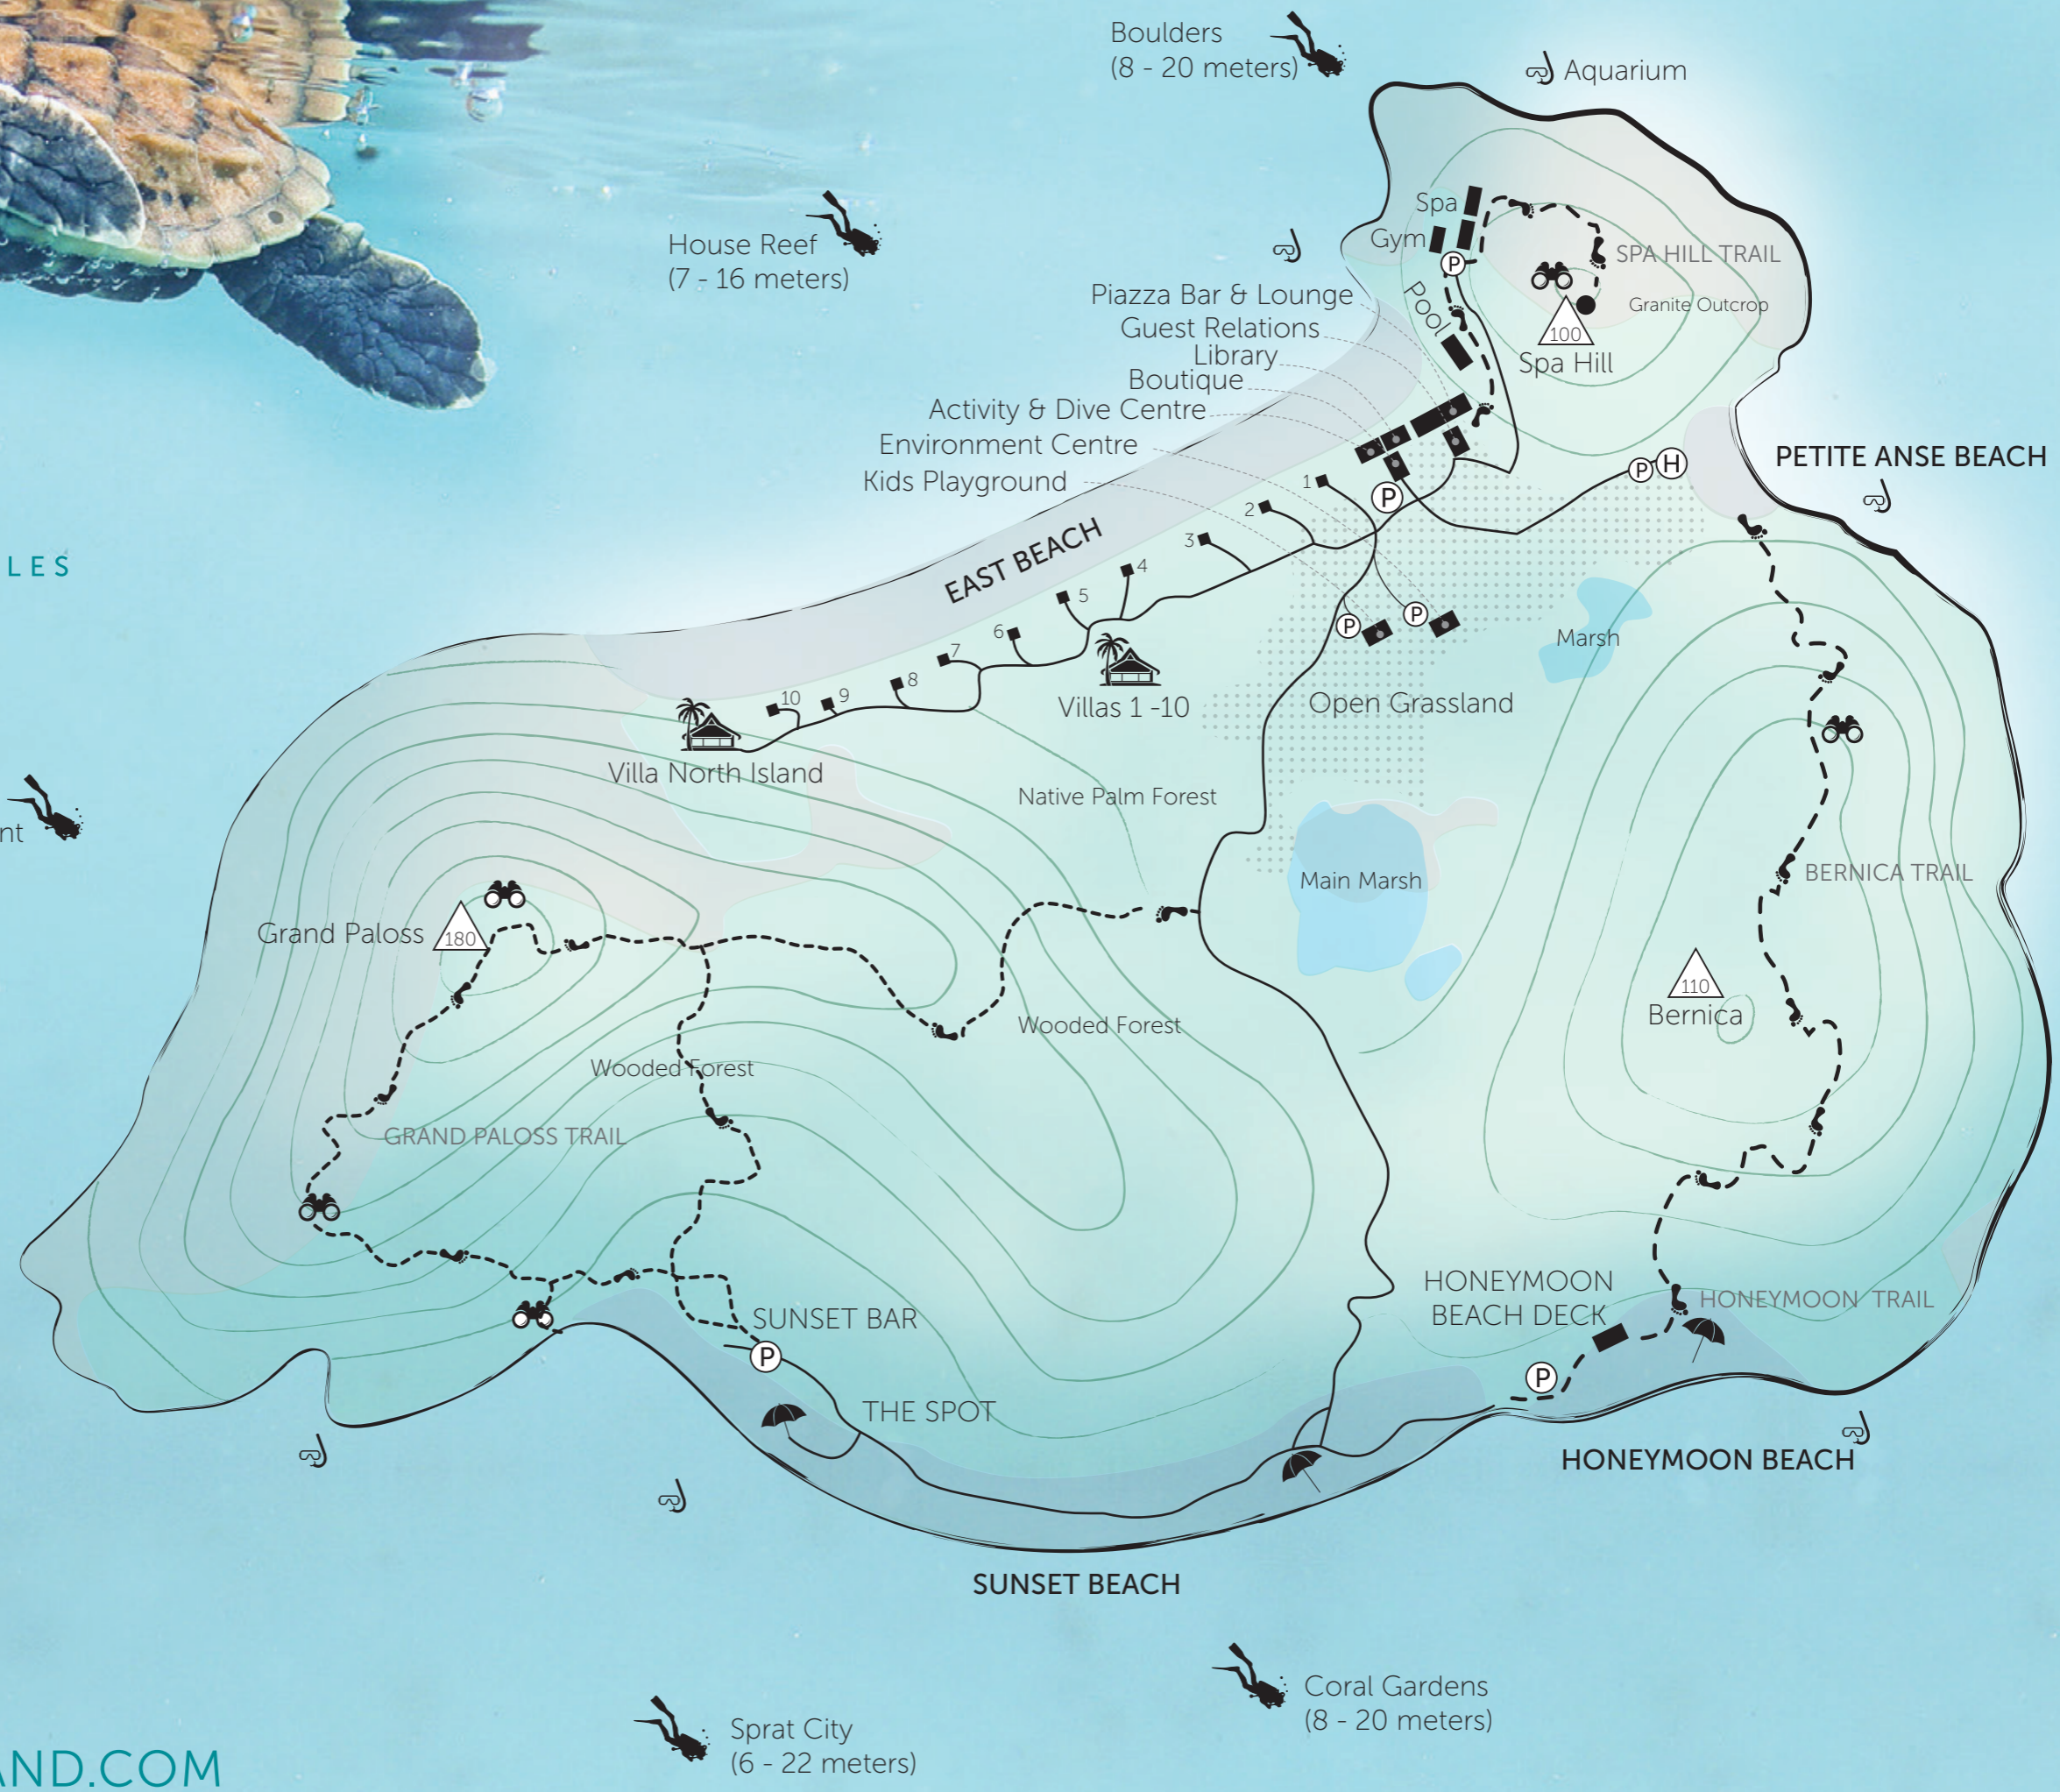

# north island

SEYCHELLES

North East Point  
(7 - 16 meters)

-  Villas
-  View Points
-  Trails
-  Roads
-  Helipad
-  Dive Spots
-  Snorkel Spots
-  Picnic Spots
-  Buggy Park
-  Open Grassland

VISIT NORTH-ISLAND.COM