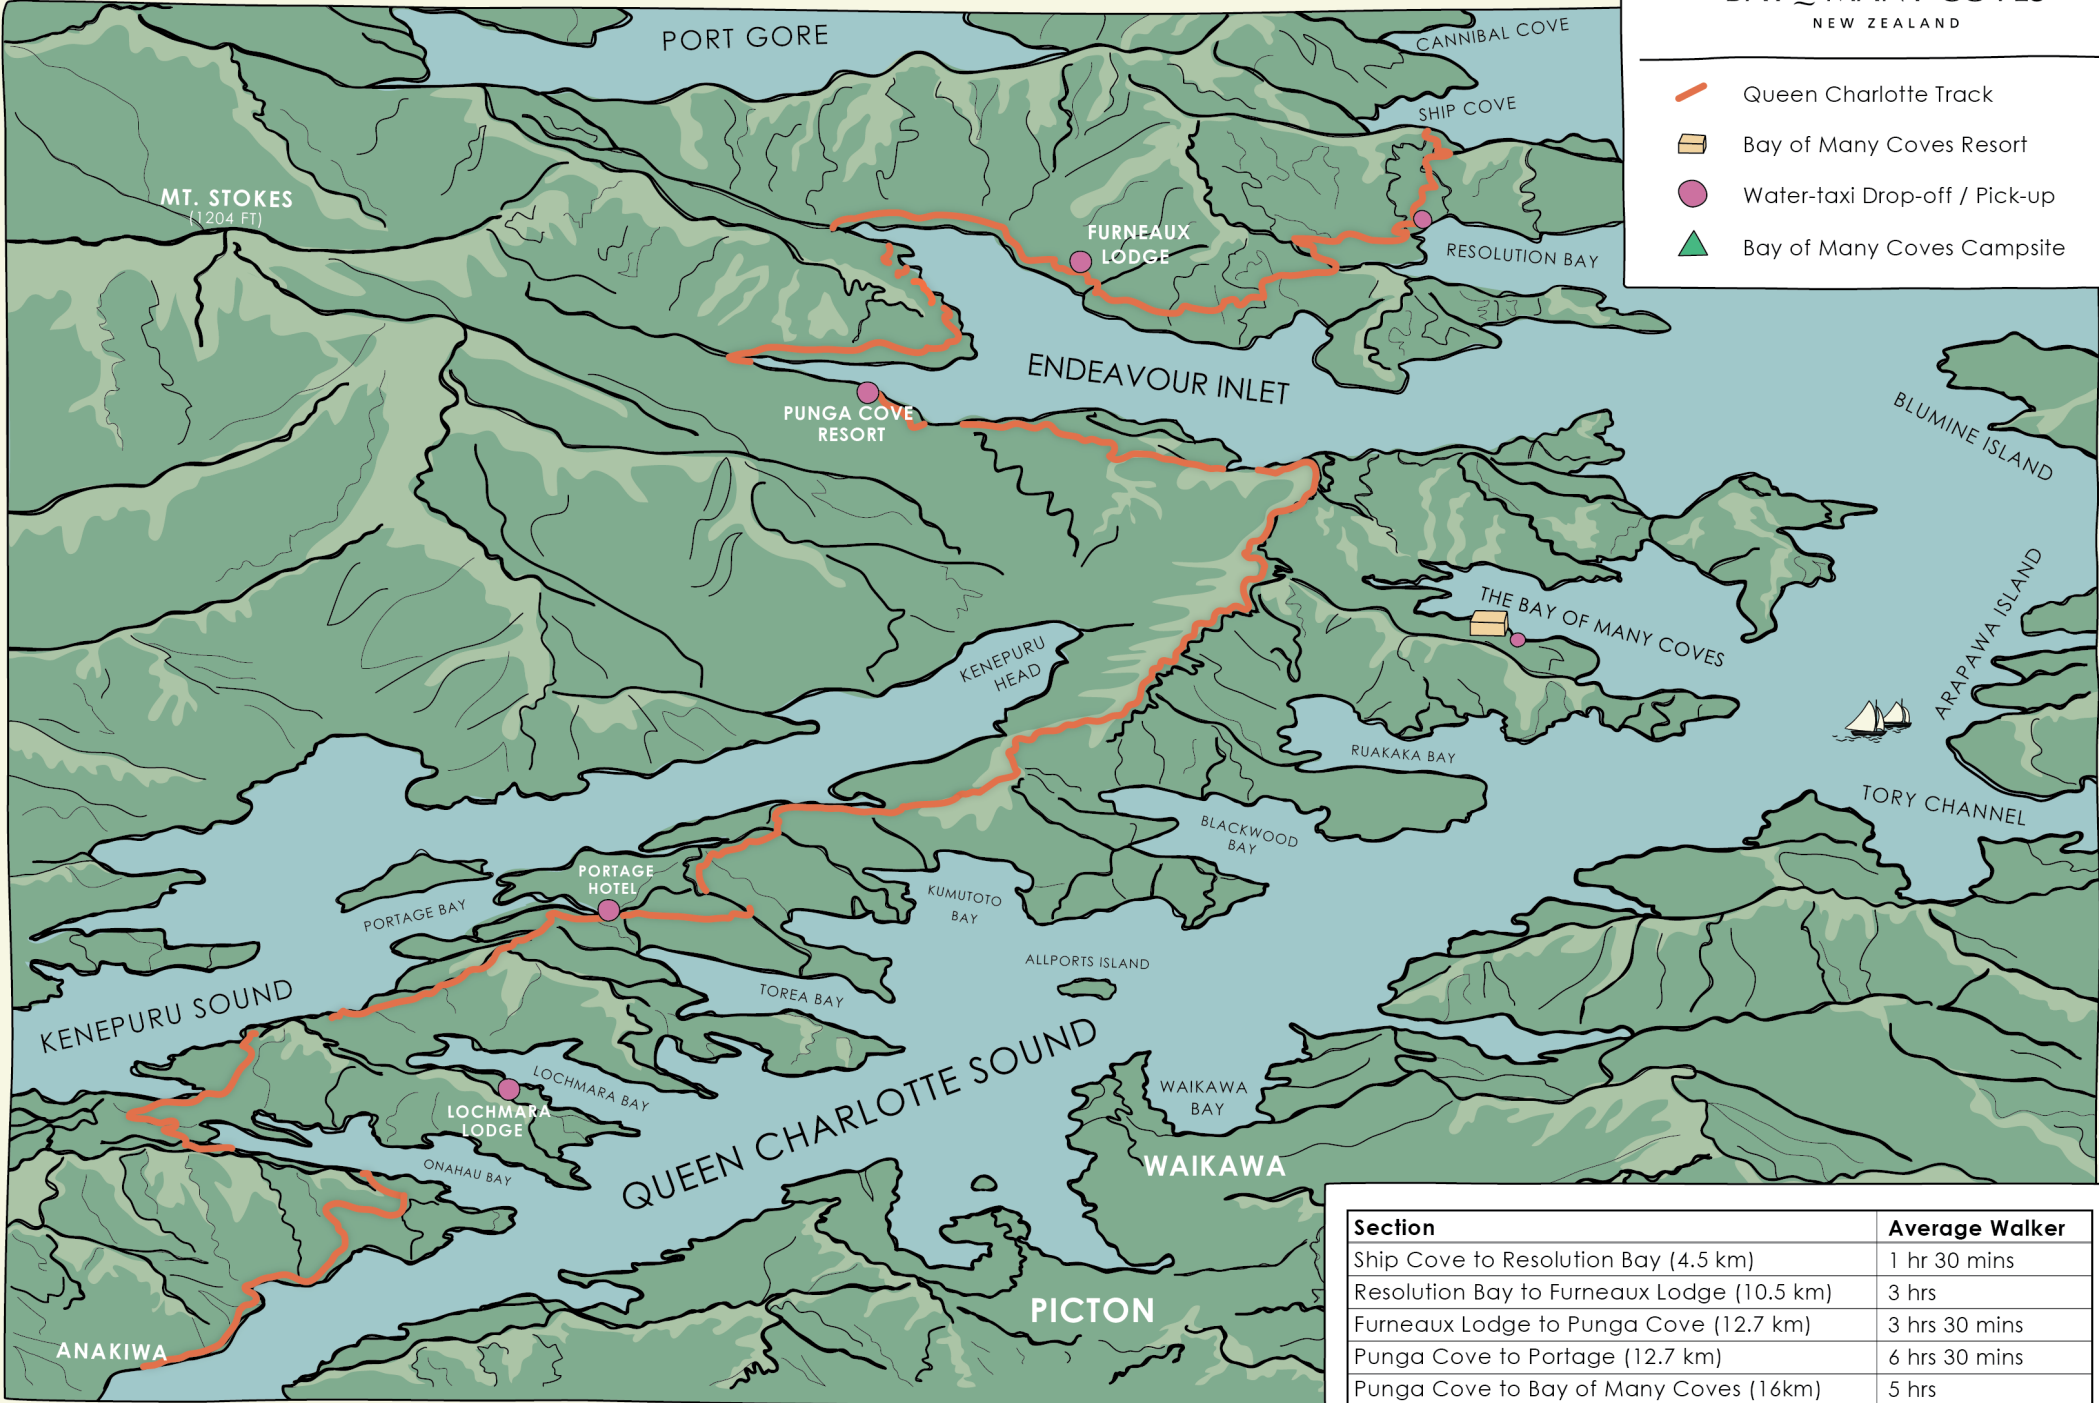

BAY of MANY COVES

NEW ZEALAND

-  Queen Charlotte Track
-  Bay of Many Coves Resort
-  Water-taxi Drop-off / Pick-up
-  Bay of Many Coves Campsite

Section	Average Walker
Ship Cove to Resolution Bay (4.5 km)	1 hr 30 mins
Resolution Bay to Furneaux Lodge (10.5 km)	3 hrs
Furneaux Lodge to Punga Cove (12.7 km)	3 hrs 30 mins
Punga Cove to Portage (12.7 km)	6 hrs 30 mins
Punga Cove to Bay of Many Coves (16km)	5 hrs
Bay of Many Coves to Portage (21 km)	6 hrs

THE BAY OF MANY COVES RESORT MAP