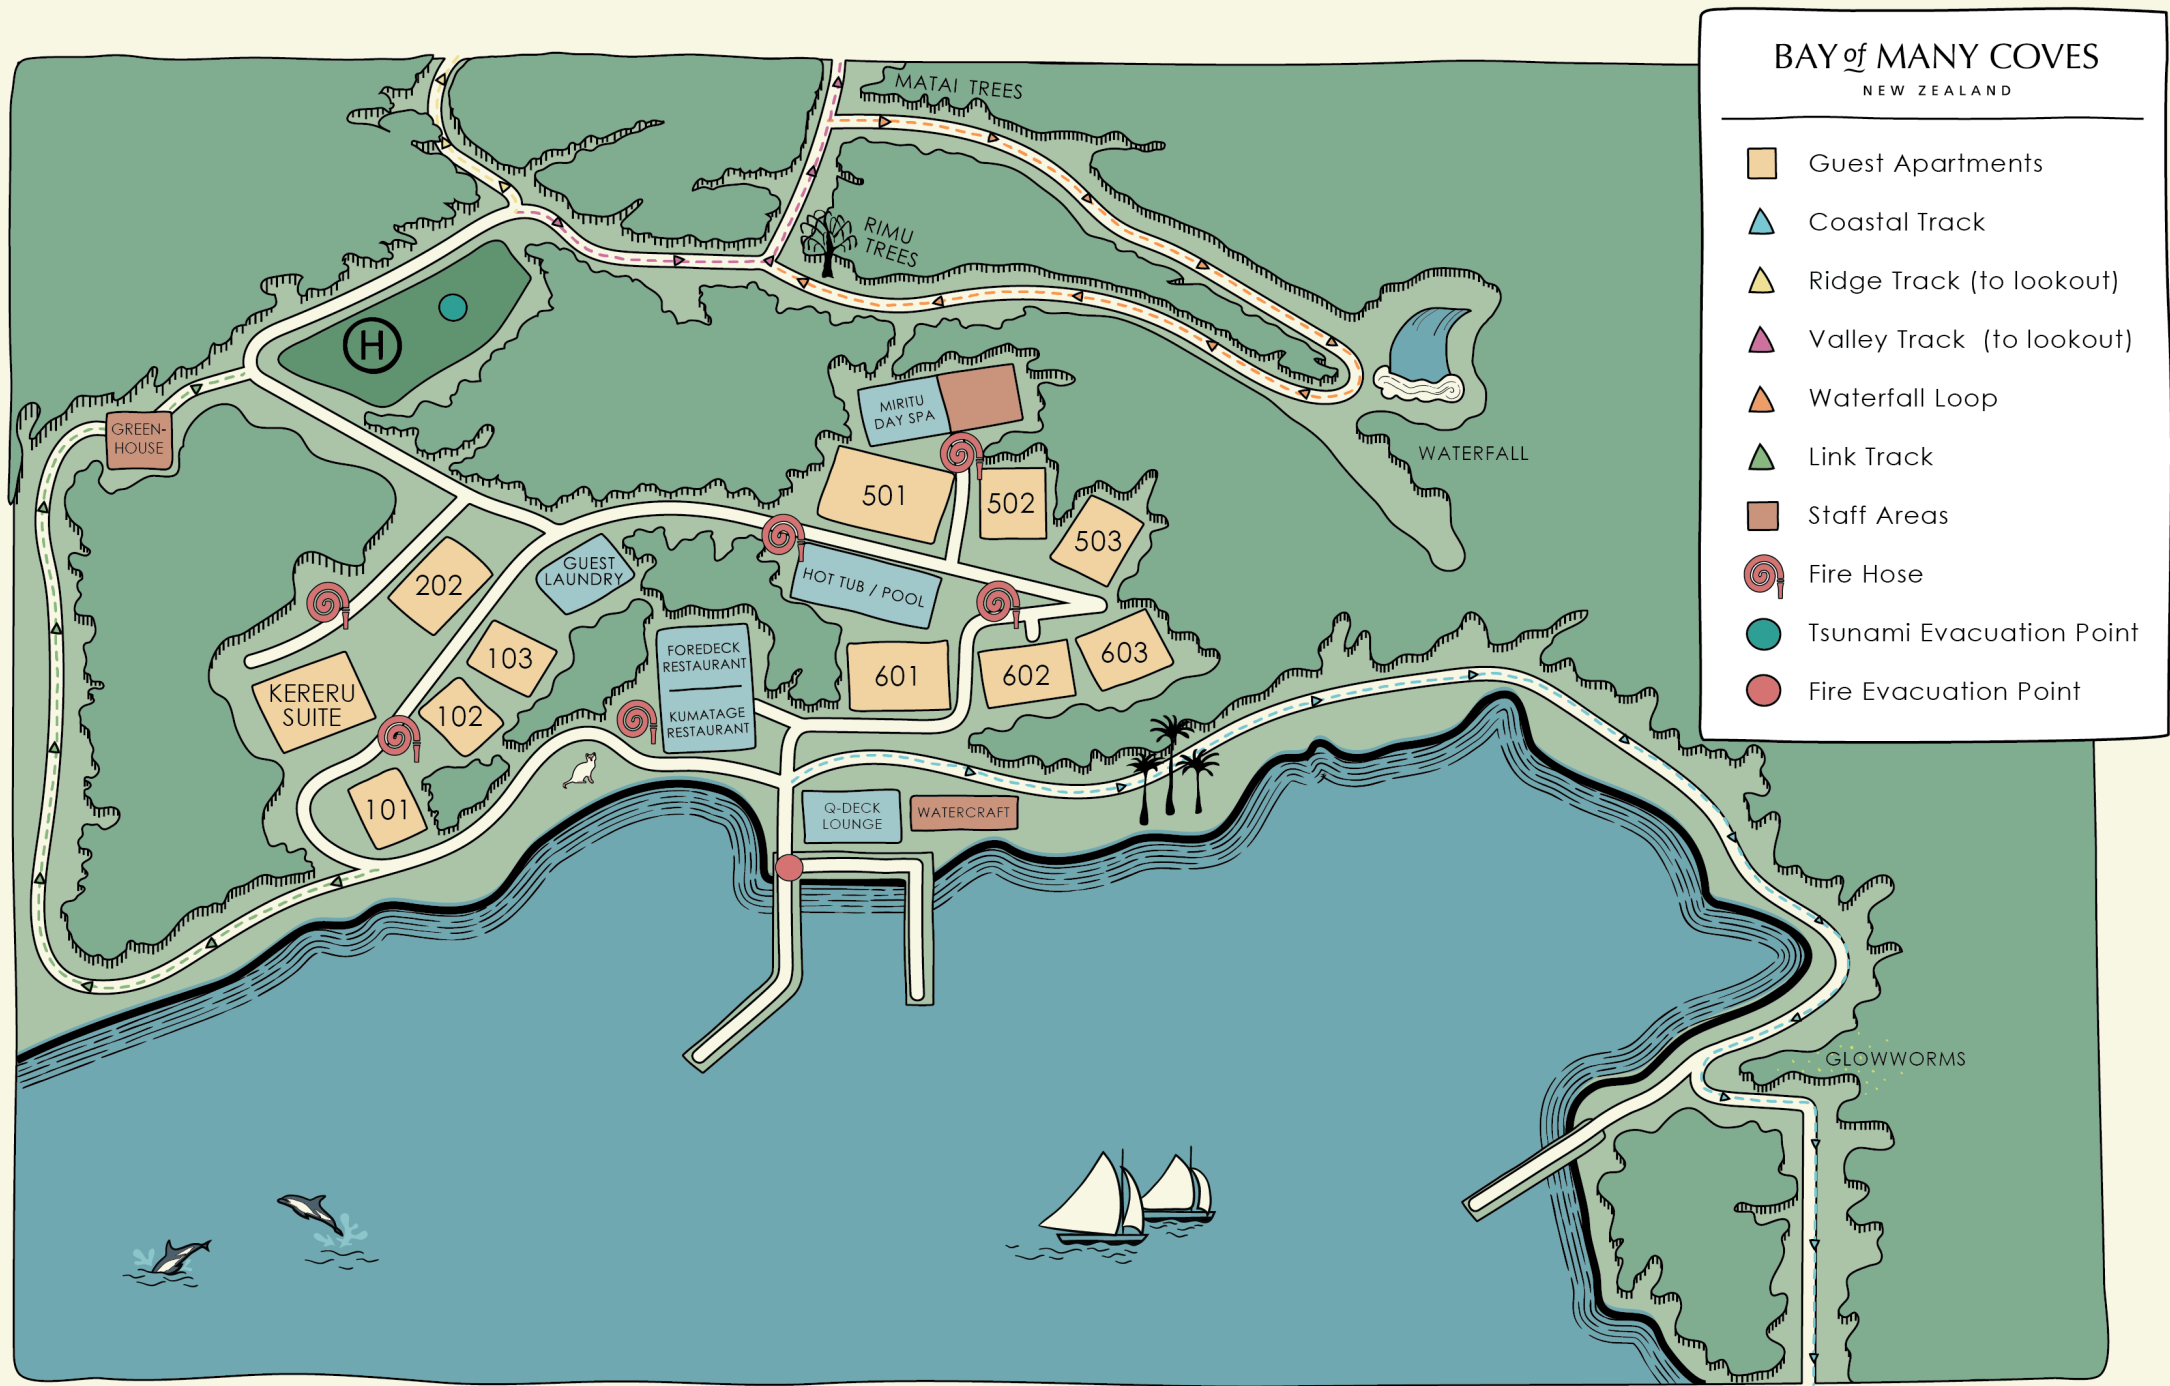

BAY of MANY COVES

NEW ZEALAND

-  Queen Charlotte Track
-  Bay of Many Coves Resort
-  Water-taxi Drop-off / Pick-up
-  Bay of Many Coves Campsite

Section	Average Walker
Ship Cove to Resolution Bay (4.5 km)	1 hr 30 mins
Resolution Bay to Furneaux Lodge (10.5 km)	3 hrs
Furneaux Lodge to Punga Cove (12.7 km)	3 hrs 30 mins
Punga Cove to Portage (12.7 km)	6 hrs 30 mins
Punga Cove to Bay of Many Coves (16km)	5 hrs
Bay of Many Coves to Portage (21 km)	6 hrs

THE BAY OF MANY COVES RESORT MAP