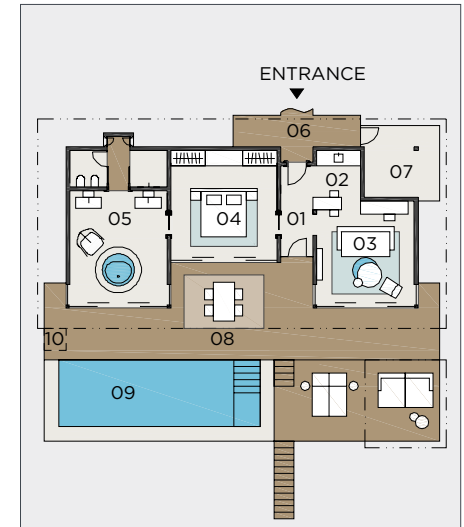

INTERIOR AREA

01	Entrance Hall	7 m²
02	Kitchenette with Bar	7 m²
03	Living Room	24 m²
04	Bedroom	27 m²
05	Bathroom	37 m²

EXTERIOR AREA

06	Entry Deck	10 m²
07	Service Room	12 m²
08	Terrace	92 m²
09	Swimming Pool	9,3 m x 3,1 m
10	Outdoor Shower	-

Total Interior Area	102 m²
Total Exterior Area	114 m²
Swimming Pool Area	29 m²

TOTAL AREA 245 m²

Number of Villas 8
Layout 1 Bedroom + 1 Living Room

Wifi	Private pool	Wine fridge	Hair dryer	Branded bathroom amenities	Villa butler
Sunset views	King size bed	Mini bar	Beach footwear	Separate rain shower	Life jackets
Gazebo with daybed	Flat screen TV	Espresso coffee machine	Bathrobes and slippers	Free standing bath