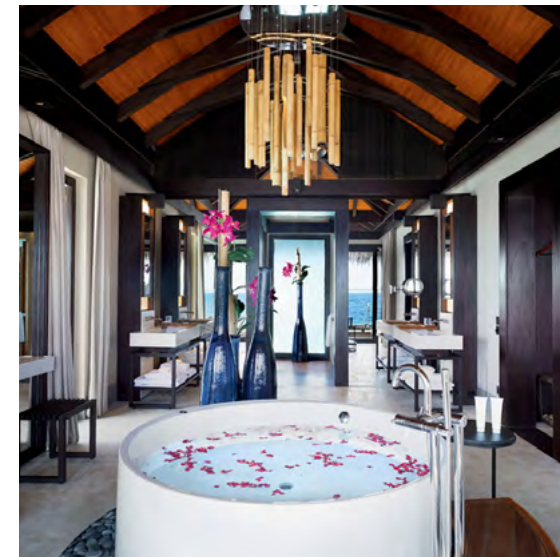

Wifi	Private pool	Wine fridge	Hair dryer	Branded bathroom amenities	Villa butler	Personal gym
Sunrise and sunset views	King size bed	Mini bar	Beach footwear	Separate rain shower	Life jackets	Spa treatment room
Gazebo with daybed	Flat screen TV	Espresso coffee machine	Bathrobes and slippers	Free standing bath	Jacuzzi