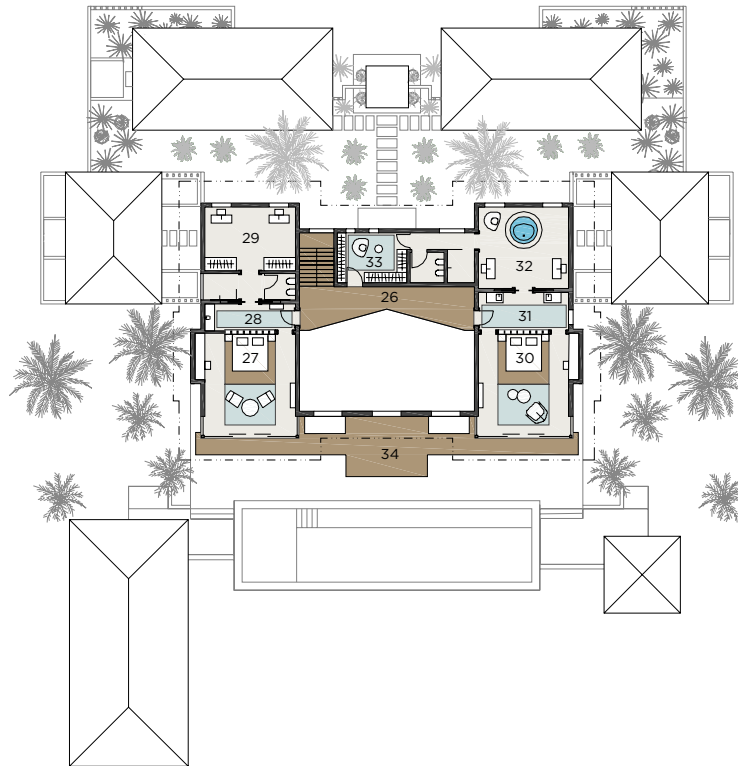

NIKA PRIVATE RESIDENCE

GROUND FLOOR

INTERIOR AREA

01	Entrance Hall	10 m²
02	Service Room	5 m²
03	Toilet	5 m²
04	Kitchen	13 m²
05	Living Room + Dining Area	82 m²
06	Bedroom	38 m²
07	Bedroom Front Hall	9 m²
08	Bathroom	35 m²
09	Bedroom	38 m²
10	Bedroom Front Hall	9 m²
11	Bathroom	35 m²
12	Massage Room	29 m²
13	Private Gym	29 m²

EXTERIOR AREA

14	Entrance Atrium	250 m²
15	Spa	26 m²
16	Gazebo with Day Bed	26 m²
17	Bathroom Garden	26 m²
18	Outdoor Bathroom	42 m²
19	Bathroom Garden	26 m²
20	Outdoor Bathroom	42 m²
21	Gazebo with Dining Area, Outdoor Kitchen & Pool Table	76 m²
22	Terrace	139 m²
23	Gazebo with Day Bed	10 m²
24	Swimming Pool	16,8 m x 4,2 m
25	Outdoor Shower	-

1st FLOOR

INTERIOR AREA

26	Living Room Atrium	21 m²
27	Bedroom	39 m²
28	Bedroom Front Hall	9 m²
29	Bathroom	35 m²
30	Bedroom	39 m²
31	Bedroom Front Hall	13 m²
32	Bathroom	44 m²
33	Walk-in Closet	15 m²

EXTERIOR AREA

34	Terrace	38 m²

Total Interior Area	552 m²
Total Exterior Area	701 m²
Swimming Pool Area	71 m²

TOTAL AREA 1324 m²

Number of Residences 4
Layout 4 Bedrooms + 1 Living Room

Wifi

Private pool

Wine fridge

Hair dryer

Branded bathroom amenities

Villa butler

Personal gym

Sunset views

King size bed

Mini bar

Beach footwear

Separate rain shower

Life jackets

Spa treatment room

Gazebo with daybed

Flat screen TV

Espresso coffee machine

Bathrobes and slippers

Free standing bath

Jacuzzi