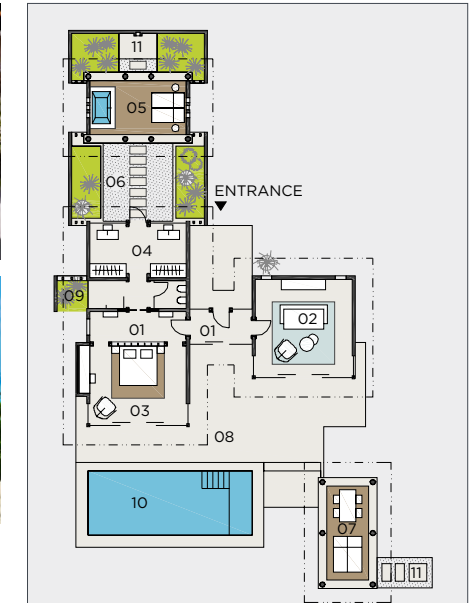

INTERIOR AREA

01	Entrance Hall	17 m²
02	Living Room	33 m²
03	Bedroom	29 m²
04	Bathroom	29 m²

EXTERIOR AREA

05	Outdoor Bathroom	42 m²
06	Bathroom Garden	35 m²
07	Gazebo with Dining Area	20 m²
08	Terrace	71 m²
09	Greenery	4 m²
10	Swimming Pool	9,2 m x 3,6 m
11	Outdoor Shower	-

Total Interior Area	108 m²
Total Exterior Area	172 m²
Swimming Pool Area	33 m²

TOTAL AREA 313 m²

Number of Villas	9
Layout	1 Bedroom + 1 Living Room

Wifi	Private pool	Wine fridge	Hair dryer	Branded bathroom amenities	Villa butler
Ocean views	King size bed	Mini bar	Beach footwear	Separate rain shower	Life jackets
Gazebo with daybed	Flat screen TV	Espresso coffee machine	Bathrobes and slippers	Free standing bath