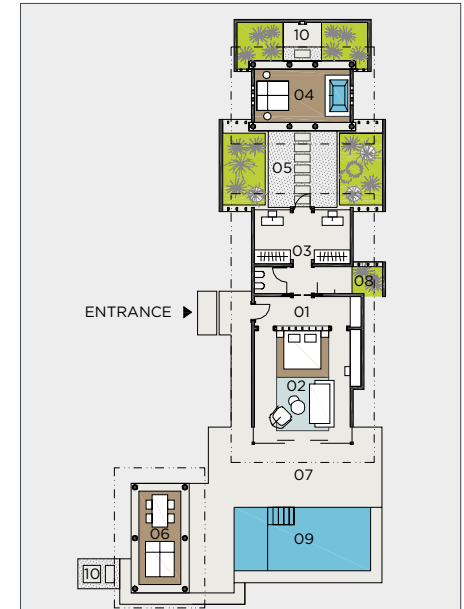

HIGHLIGHTS OF THE VILLA:

- Spacious master bedroom and living area with super king size bed offering uninterrupted views and direct beach access.
- Large private infinity pool set in a secluded garden with ocean views and a spacious gazebo housing an alfresco dining area and reclining day beds.
- Private enclosed atrium garden with a pillared podium featuring outdoor bath, waterfall shower and an additional reclining daybed with scatter cushions.
- Indoor bathroom with his and hers sinks and rain shower looking onto a garden atrium feature.