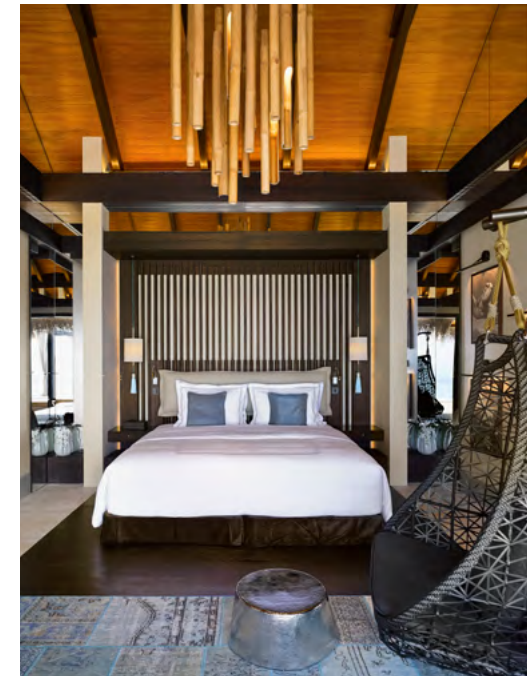

OCEAN POOL HOUSE

VELAA PRIVATE ISLAND