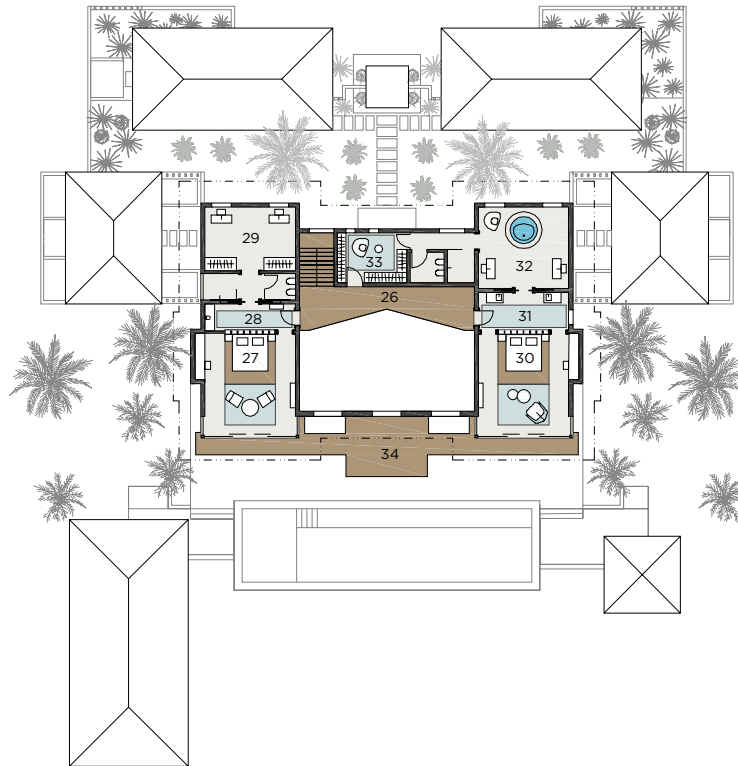

VELAA PRIVATE RESIDENCE

GROUND FLOOR

INTERIOR AREA

01	Entrance Hall	10 m²
02	Service Room	5 m²
03	Toilet	5 m²
04	Kitchen	13 m²
05	Living Room + Dining Area	82 m²
06	Bedroom	38 m²
07	Bedroom Front Hall	9 m²
08	Bathroom	35 m²
09	Bedroom	38 m²
10	Bedroom Front Hall	9 m²
11	Bathroom	35 m²
12	Massage Room	29 m²
13	Private Gym	29 m²

EXTERIOR AREA

14	Entrance Atrium	250 m²
15	Spa	26 m²
16	Gazebo with Day Bed	26 m²
17	Bathroom Garden	26 m²
18	Outdoor Bathroom	42 m²
19	Bathroom Garden	26 m²
20	Outdoor Bathroom	42 m²
21	Gazebo with Dining Area, Outdoor Kitchen & Pool Table	76 m²
22	Terrace	139 m²
23	Gazebo with Day Bed	10 m²
24	Swimming Pool	16,8 m x 4,2 m
25	Outdoor Shower	-

1st FLOOR

INTERIOR AREA

26	Living Room Atrium	21 m²
27	Bedroom	39 m²
28	Bedroom Front Hall	9 m²
29	Bathroom	35 m²
30	Bedroom	39 m²
31	Bedroom Front Hall	13 m²
32	Bathroom	44 m²
33	Walk-in Closet	15 m²

EXTERIOR AREA

34	Terrace	38 m²

Total Interior Area 552 m²

Total Exterior Area 701 m²

Swimming Pool Area 71 m²

TOTAL AREA 1324 m²

Number of Residences 4

Layout 4 Bedrooms + 1 Living Room

Wifi

Private pool

Wine fridge

Hair dryer

Branded bathroom amenities

Villa butler

Personal gym

Sunset views

King size bed

Mini bar

Beach footwear

Separate rain shower

Life jackets

Spa treatment room

Gazebo with daybed

Flat screen TV

Espresso coffee machine

Bathrobes and slippers

Free standing bath

Jacuzzi