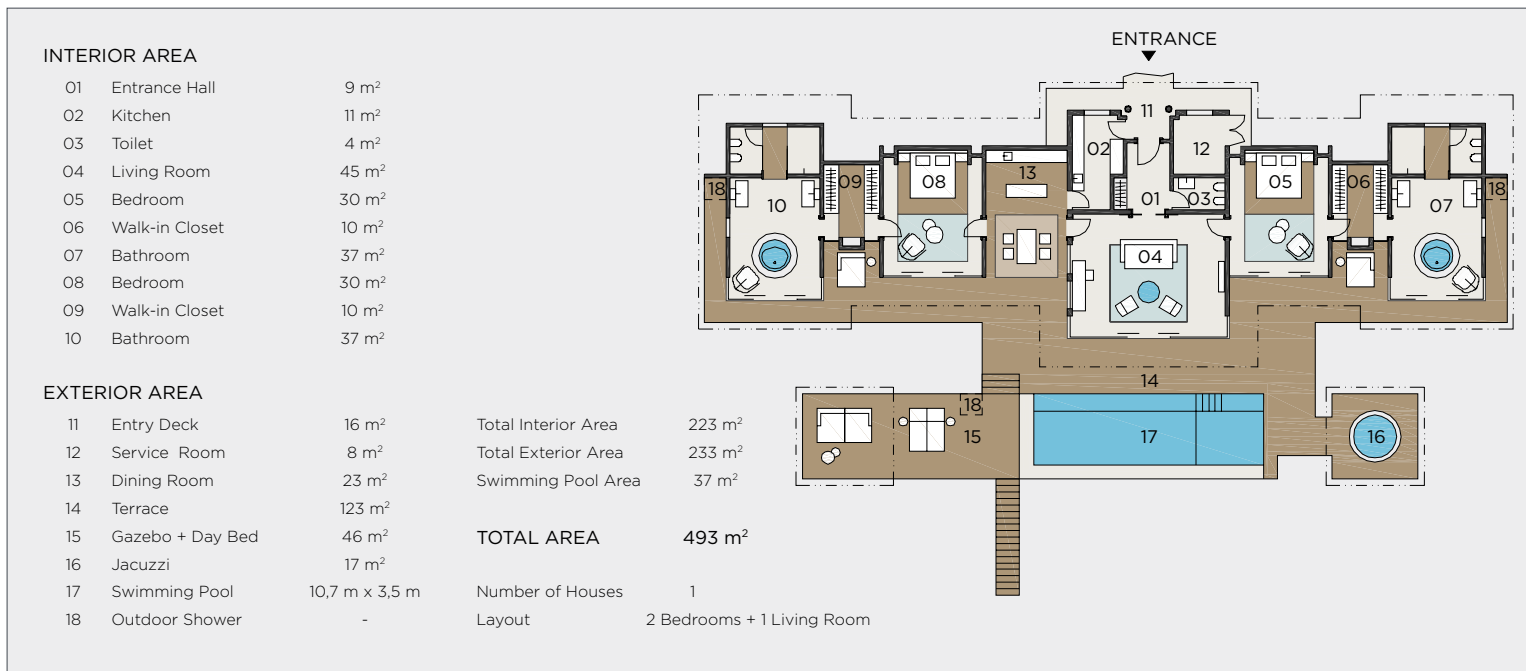

OCEAN POOL HOUSE

VELAA PRIVATE ISLAND

Located on the tip of the water villa jetty, this two-bedroom house offers an expansive living and dining area with full 180-degree ocean views.

In a domain unto its own, this over water pool house is elegantly designed with tasteful elements such as louvered privacy shutters and vaulted ceilings. The two bedrooms benefit from uninterrupted ocean views and the bathrooms feature walk-in cupboards and circular baths. The dining area opens onto a spacious deck with two gazebos, one with a sunken hot tub and the other with luxurious daybeds and plush cushions. The sun deck invites you to relax and cool off in the private pool, or step directly into the ocean for a secluded swim.

HIGHLIGHTS OF THE POOL HOUSE:

- Two spacious bedrooms with super king size beds opening onto the terrace.
- Two generous bathrooms with rain showers, his-and-hers sinks and circular bath tubs featuring mood lighting and unlimited ocean views.
- Expansive living room and dining area featuring bar area complete with a private wine fridge.
- Sundek with canvas privacy sails, a large infinity pool, alfresco dining area and steps leading directly into the lagoon.
- Two gazebos, one with a sunken hot tub and the other with a daybed featuring a boundless reclining daybed with comfy scatter cushions.

OCEAN POOL HOUSE

VELAA PRIVATE ISLAND

ROMANTIC POOL RESIDENCE

VELAA PRIVATE ISLAND

Accessible only by boat, this ultra-private one-bedroom villa is suspended above the lagoon and perfect for honeymooners or a romantic getaway.