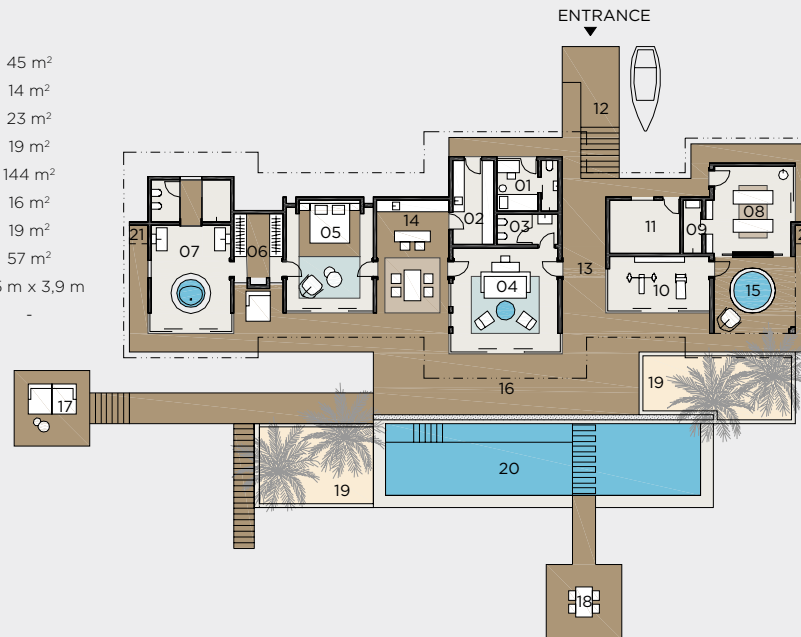

EXTERIOR AREA

12	Entry Deck	45 m²
13	Entrance Atrium	14 m²
14	Dining Room	23 m²
15	Private Spa	19 m²
16	Terrace	144 m²
17	Gazebo + Day Bed	16 m²
18	Dining Gazebo	19 m²
19	Private Beach	57 m²
20	Swimming Pool	16,5 m x 3,9 m
21	Outdoor Shower	-