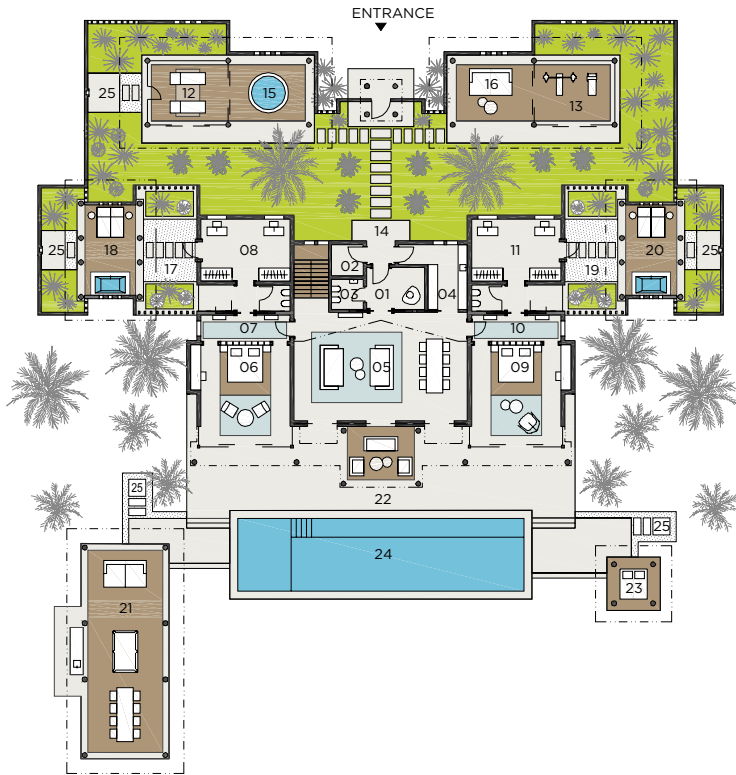

NIKA PRIVATE RESIDENCE

GROUND FLOOR

INTERIOR AREA

01	Entrance Hall	10 m²
02	Service Room	5 m²
03	Toilet	5 m²
04	Kitchen	13 m²
05	Living Room + Dining Area	82 m²
06	Bedroom	38 m²
07	Bedroom Front Hall	9 m²
08	Bathroom	35 m²
09	Bedroom	38 m²
10	Bedroom Front Hall	9 m²
11	Bathroom	35 m²
12	Massage Room	29 m²
13	Private Gym	29 m²

EXTERIOR AREA

14	Entrance Atrium	250 m²
15	Spa	26 m²
16	Gazebo with Day Bed	26 m²
17	Bathroom Garden	26 m²
18	Outdoor Bathroom	42 m²
19	Bathroom Garden	26 m²
20	Outdoor Bathroom	42 m²
21	Gazebo with Dining Area, Outdoor Kitchen & Pool Table	76 m²
22	Terrace	139 m²
23	Gazebo with Day Bed	10 m²
24	Swimming Pool	16,8 m x 4,2 m
25	Outdoor Shower	-

1st FLOOR

INTERIOR AREA

26	Living Room Atrium	21 m²
27	Bedroom	39 m²
28	Bedroom Front Hall	9 m²
29	Bathroom	35 m²
30	Bedroom	39 m²
31	Bedroom Front Hall	13 m²
32	Bathroom	44 m²
33	Walk-in Closet	15 m²

EXTERIOR AREA

34	Terrace	38 m²

Total Interior Area	552 m²
Total Exterior Area	701 m²
Swimming Pool Area	71 m²

TOTAL AREA 1324 m²

Number of Residences 4
Layout 4 Bedrooms + 1 Living Room

Wifi

Private pool

Wine fridge

Hair dryer

Branded bathroom amenities

Villa butler

Personal gym

Sunset views

King size bed

Mini bar

Beach footwear

Separate rain shower

Life jackets

Spa treatment room

Gazebo with daybed

Flat screen TV

Espresso coffee machine

Bathrobes and slippers

Free standing bath

Jacuzzi