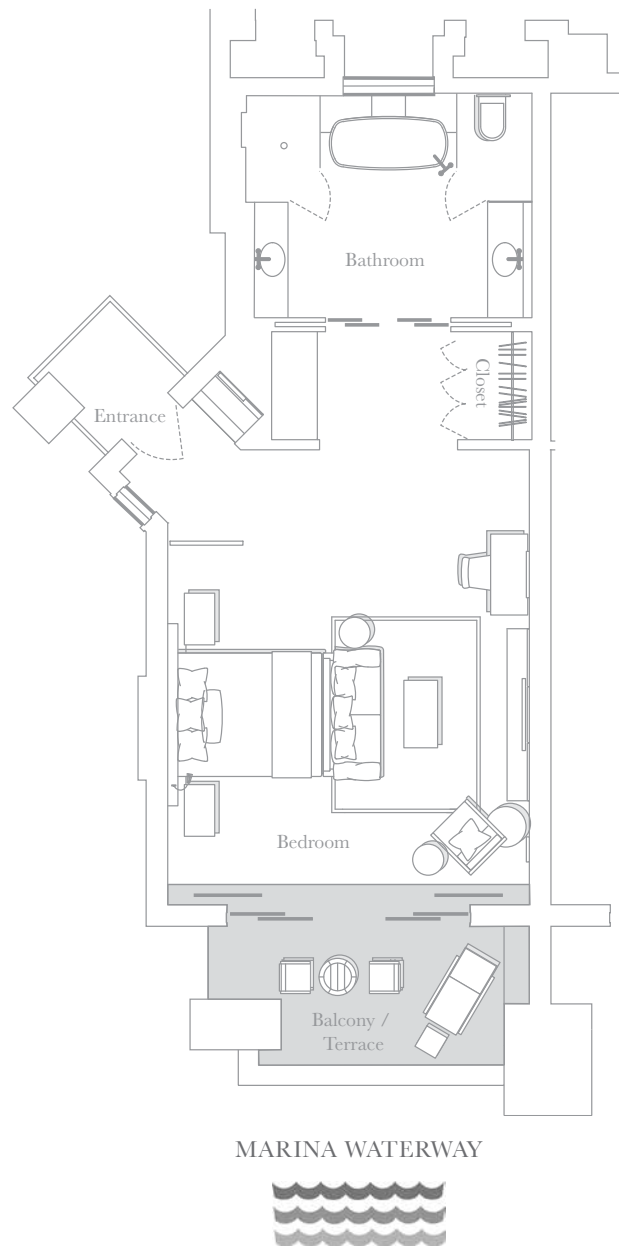

Island Superior Room Floor Plan

oneandonlycapetown.com

+27 21 431 5800 reservations@oneandonlycapetown.com
Dock Road, Victoria & Alfred Waterfront, Cape Town, South Africa